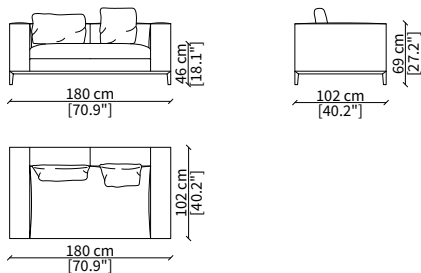

TAYLOR MEDIUM

Design R&D Frigerio

DIVANI / SOFA

cod. 12900

Divano 180 cm / Sofa 180 cm