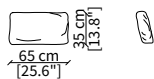

cod. TA

Cuscino 65x35 cm / Cushion 65x35 cm