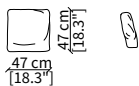

ACCESSORI / ACCESSORIES

cod. 12749L

Cabinet 50x112 cm con due vassoi
Cabinet 50x112 with two tray

cod. TYDA

Lampada per cabinet / Cabinet lamp

CUSCINI / CUSHIONS

cod. TP

Cuscino 47x47 cm / Cushion 47x47 cm