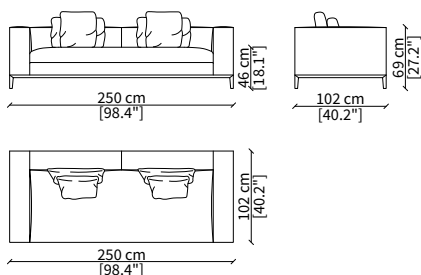

cod. 12903

Divano 250 cm / Sofa 250 cm