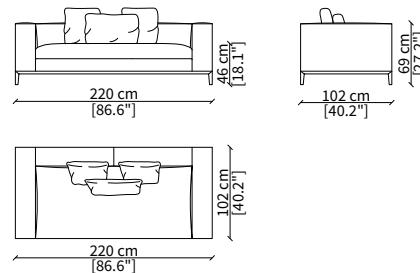

cod. 12902

Divano 220 cm / Sofa 220 cm