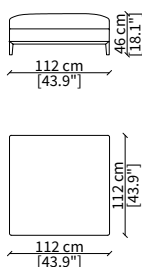

cod. 12736

Elemento 112x112 cm / Element 112x112 cm