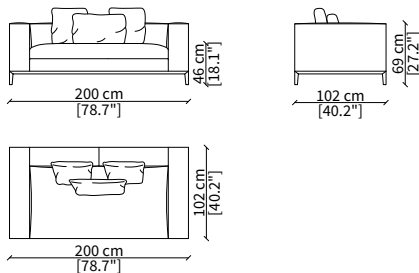

cod. 12901

Divano 200 cm / Sofa 200 cm