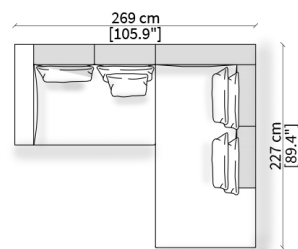

cod. 12805 + 12823

terminale 157 cm cod. 12805
dormeuse angolo 227 cm cod. 12823